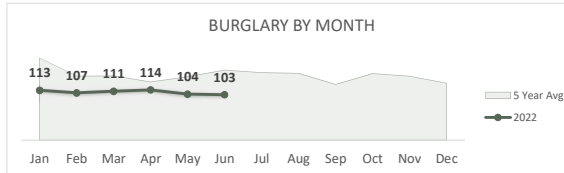

San Bernardino Police Department

Darren Goodman, Chief of Police

Crime Statistics

Data in the report is Year-to-Date as of June 2022

BURGLARY
652

Percent Change
2021-2022
17% ▲

LARCENY
1,667