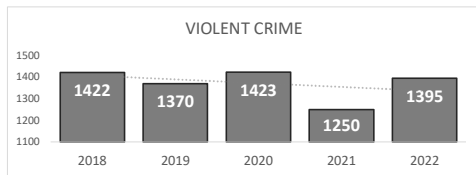

Percent Change
2021-2022
24% ▲

VIOLENT CRIME
1,395