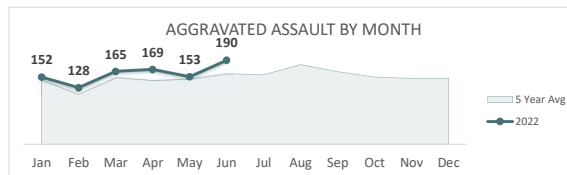

Percent Change
2021-2022
10% ▲

AGGRAVATED ASSAULT
957