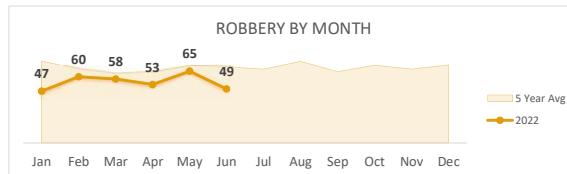

San Bernardino Police Department

Darren Goodman, Chief of Police

Crime Statistics

Data in the report is Year-to-Date as of June 2022

HOMICIDE
46

Percent Change
2021-2022
31% ▲

RAPE
60

Percent Change
2021-2022
-18% ▼

ROBBERY
332

Percent Change
2021-2022
10% ▲

AGGRAVATED ASSAULT
957

Percent Change
2021-2022
14% ▲

ASSAULT WITH FIREARM*
395

Percent Change
2021-2022
24% ▲

VIOLENT CRIME
1,395

Percent Change
2021-2022
12% ▲