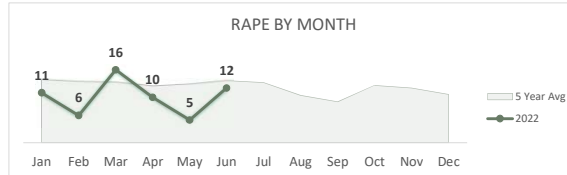

Percent Change
2021-2022
-18% ▼

ROBBERY
332