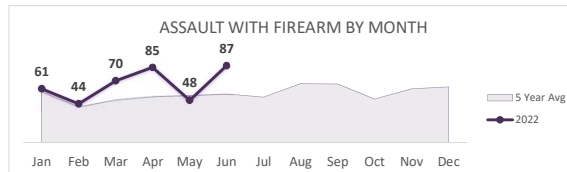

Percent Change
2021-2022
14% ▲

ASSAULT WITH FIREARM*
395