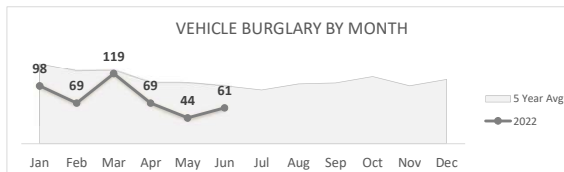

San Bernardino Police Department

Darren Goodman, Chief of Police

Crime Statistics

Data in the report is Year-to-Date as of June 2022

BURGLARY
652

Percent Change
2021-2022
17% ▲

LARCENY
1,667

Percent Change
2021-2022
4% ▲

VEHICLE BURGLARY*
460

Percent Change
2021-2022
10% ▲

MOTOR VEHICLE THEFT
941

Percent Change
2021-2022
-4% ▼

ARSON
55

Percent Change
2021-2022
20% ▲

PROPERTY CRIME
3,260

Percent Change
2021-2022
4% ▲

OVERALL CRIME
4,655

Percent Change
2021-2022
6% ▲