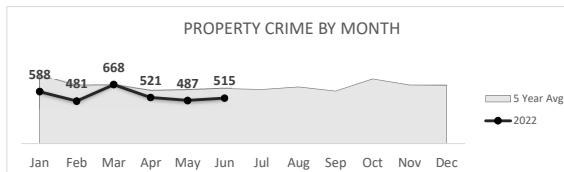

Percent Change
2021-2022
4% ▲

OVERALL CRIME
4,655