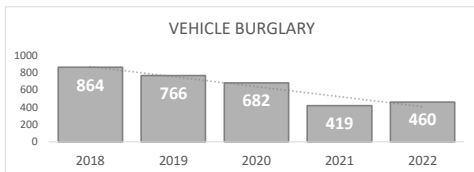

San Bernardino Police Department

Darren Goodman, Chief of Police

Crime Statistics

Data in the report is Year-to-Date as of June 2022

BURGLARY
652

Percent Change
2021-2022
17% ▲

LARCENY
1,667

Percent Change
2021-2022
4% ▲

VEHICLE BURGLARY*
460

Percent Change
2021-2022
10% ▲

MOTOR VEHICLE THEFT
941

Percent Change
2021-2022
-4% ▼

ARSON
55

Percent Change
2021-2022
20% ▲

PROPERTY CRIME
3,260

Percent Change
2021-2022
4% ▲

OVERALL CRIME
4,655

Percent Change
2021-2022
6% ▲