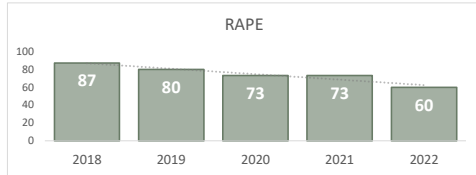

Percent Change
2021-2022
-18% ▼

ROBBERY
332