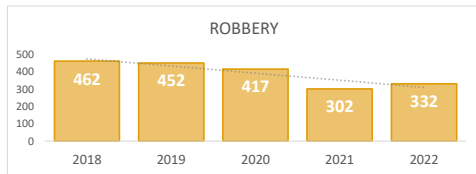

San Bernardino Police Department

Darren Goodman, Chief of Police

Crime Statistics

Data in the report is Year-to-Date as of June 2022

HOMICIDE
46

Percent Change
2021-2022
31% ▲

RAPE
60

Percent Change
2021-2022
-18% ▼

ROBBERY
332

Percent Change
2021-2022
10% ▲

AGGRAVATED ASSAULT
957

Percent Change
2021-2022
14% ▲

ASSAULT WITH FIREARM*
395

Percent Change
2021-2022
24% ▲

VIOLENT CRIME
1,395

Percent Change
2021-2022
12% ▲