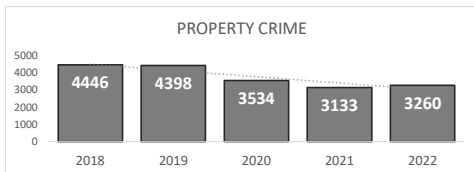

Percent Change
2021-2022
4% ▲

OVERALL CRIME
4,655