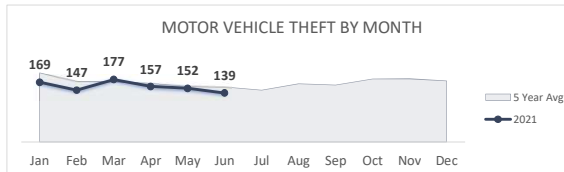

Percent Change
2021-2022
10% ▲

MOTOR VEHICLE THEFT
941

Percent Change
2021-2022
-4% ▼

ARSON
55