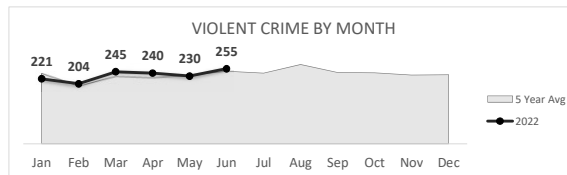

Percent Change
2021-2022
24% ▲

VIOLENT CRIME
1,395