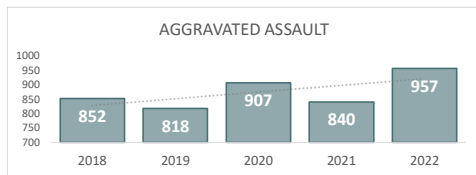

Percent Change
2021-2022
10% ▲

AGGRAVATED ASSAULT
957