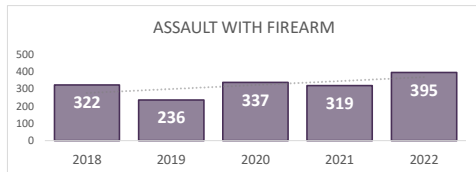

Percent Change
2021-2022
14% ▲

ASSAULT WITH FIREARM*
395