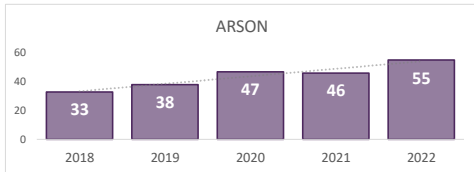

Percent Change
2021-2022
20% ▲

PROPERTY CRIME
3,260