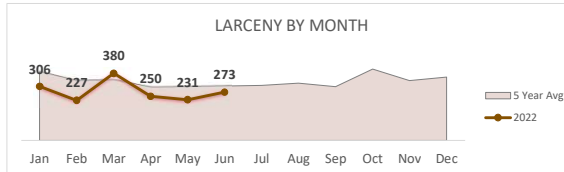

Percent Change
2021-2022
4% ▲

VEHICLE BURGLARY*
460