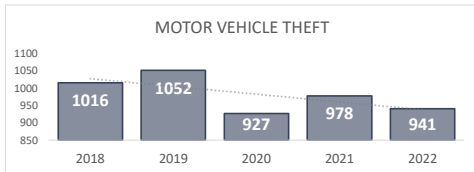

Percent Change
2021-2022
10% ▲

MOTOR VEHICLE THEFT
941

Percent Change
2021-2022
-4% ▼

ARSON
55