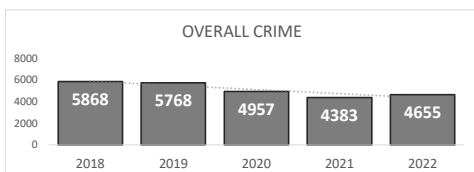

Percent Change
2021-2022
6% ▲