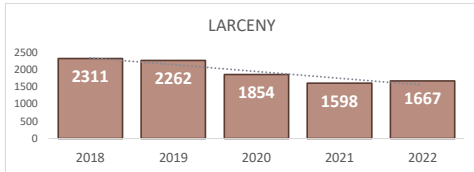

Percent Change
2021-2022
4% ▲

VEHICLE BURGLARY*
460