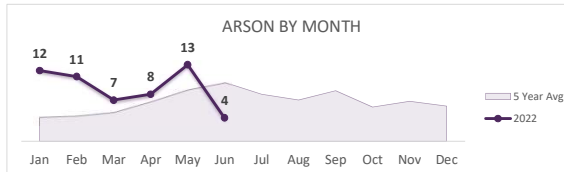

Percent Change
2021-2022
20% ▲

PROPERTY CRIME
3,260