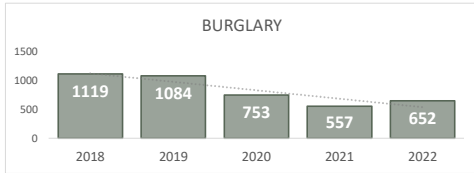

San Bernardino Police Department

Darren Goodman, Chief of Police

Crime Statistics

Data in the report is Year-to-Date as of June 2022

BURGLARY
652

Percent Change
2021-2022
17% ▲

LARCENY
1,667