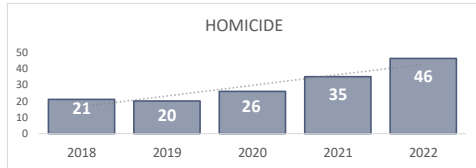

San Bernardino Police Department

Darren Goodman, Chief of Police

Crime Statistics

Data in the report is Year-to-Date as of June 2022

HOMICIDE
46

Percent Change
2021-2022
31% ▲

RAPE
60