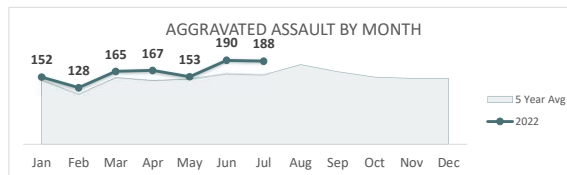

Percent Change
2021-2022
14% ▲

AGGRAVATED ASSAULT
1,143