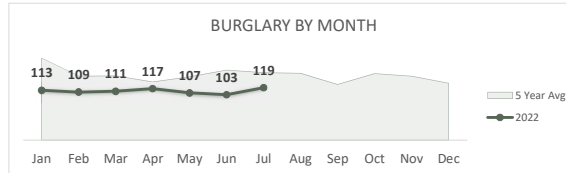

San Bernardino Police Department

Darren Goodman, Chief of Police

Crime Statistics

Data in the report is Year-to-Date as of July 2022

BURGLARY
779

Percent Change
2021-2022
19% ▲

LARCENY
1,984