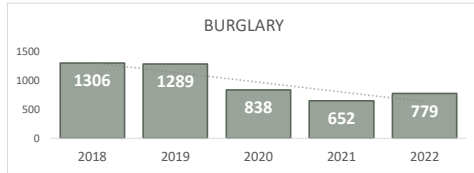

San Bernardino Police Department

Darren Goodman, Chief of Police

Crime Statistics

Data in the report is Year-to-Date as of July 2022

BURGLARY
779

Percent Change
2021-2022
19% ▲

LARCENY
1,984