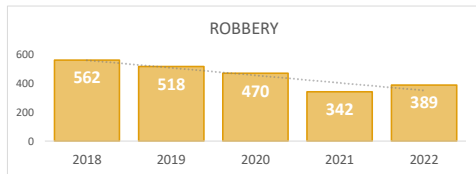

San Bernardino Police Department

Darren Goodman, Chief of Police

Crime Statistics

Data in the report is Year-to-Date as of July 2022

HOMICIDE
55

Percent Change
2021-2022
38% ▲

RAPE
69

Percent Change
2021-2022
-17% ▼

ROBBERY
389

Percent Change
2021-2022
14% ▲

AGGRAVATED ASSAULT
1,143

Percent Change
2021-2022
14% ▲

ASSAULT WITH FIREARM*
461

Percent Change
2021-2022
18% ▲

VIOLENT CRIME
1,656

Percent Change
2021-2022
13% ▲