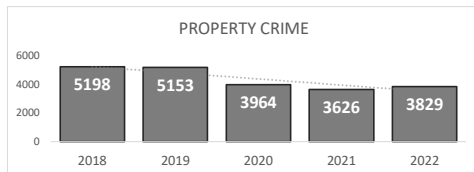

Percent Change
2021-2022
6% ▲

OVERALL CRIME
5,485