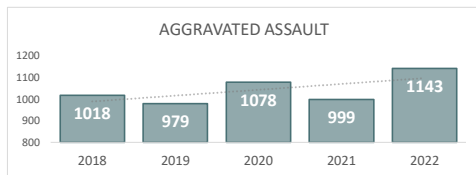

Percent Change
2021-2022
14% ▲

AGGRAVATED ASSAULT
1,143