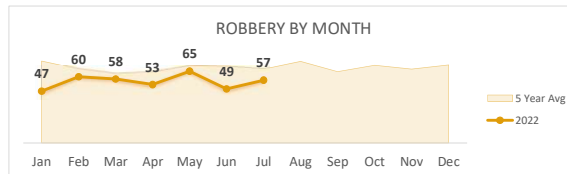

San Bernardino Police Department

Darren Goodman, Chief of Police

Crime Statistics

Data in the report is Year-to-Date as of July 2022

HOMICIDE
55

Percent Change
2021-2022
38% ▲

RAPE
69

Percent Change
2021-2022
-17% ▼

ROBBERY
389

Percent Change
2021-2022
14% ▲

AGGRAVATED ASSAULT
1,143

Percent Change
2021-2022
14% ▲

ASSAULT WITH FIREARM*
461

Percent Change
2021-2022
18% ▲

VIOLENT CRIME
1,656

Percent Change
2021-2022
13% ▲