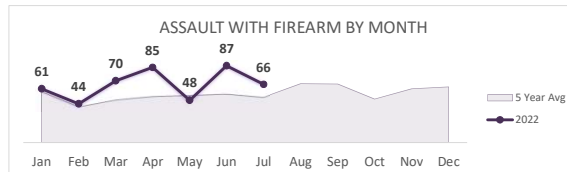

Percent Change
2021-2022
14% ▲

ASSAULT WITH FIREARM*
461