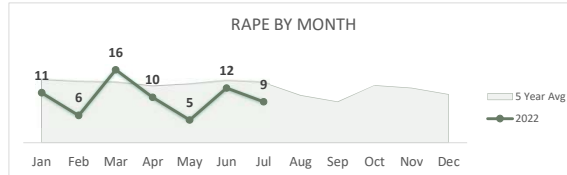

Percent Change
2021-2022
-17% ▼

ROBBERY
389