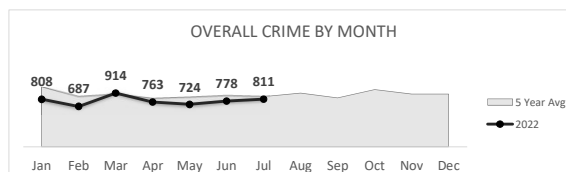

Percent Change
2021-2022
8% ▲