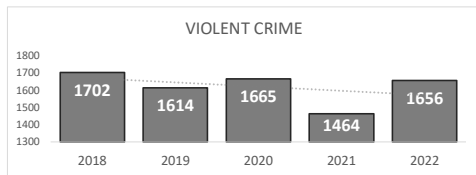

Percent Change
2021-2022
18% ▲

VIOLENT CRIME
1,656