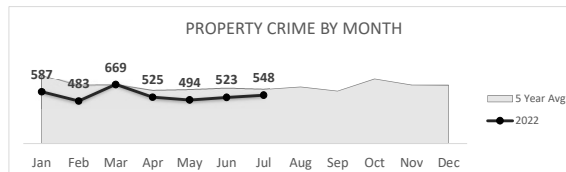

Percent Change
2021-2022
6% ▲

OVERALL CRIME
5,485