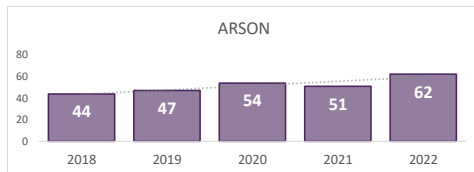

Percent Change
2021-2022
22% ▲

PROPERTY CRIME
3,829