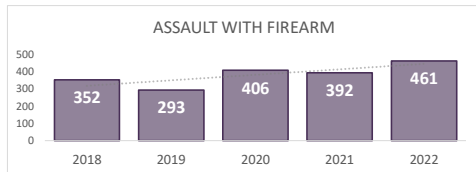

Percent Change
2021-2022
14% ▲

ASSAULT WITH FIREARM*
461