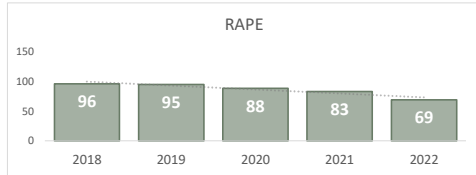

Percent Change
2021-2022
-17% ▼

ROBBERY
389