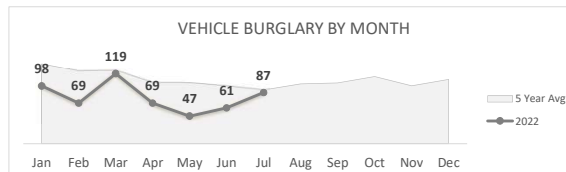

San Bernardino Police Department

Darren Goodman, Chief of Police

Crime Statistics

Data in the report is Year-to-Date as of July 2022

BURGLARY
779

Percent Change
2021-2022
19% ▲

LARCENY
1,984

Percent Change
2021-2022
7% ▲

VEHICLE BURGLARY*
550

Percent Change
2021-2022
12% ▲

MOTOR VEHICLE THEFT
1,066

Percent Change
2021-2022
-4% ▼

ARSON
62

Percent Change
2021-2022
22% ▲

PROPERTY CRIME
3,829

Percent Change
2021-2022
6% ▲

OVERALL CRIME
5,485

Percent Change
2021-2022
8% ▲