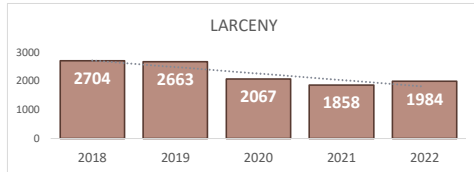

Percent Change
2021-2022
7% ▲

VEHICLE BURGLARY*
550