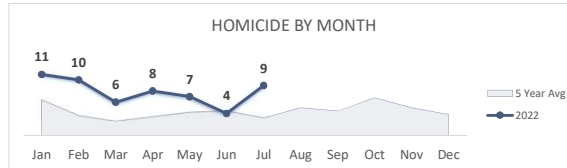

San Bernardino Police Department

Darren Goodman, Chief of Police

Crime Statistics

Data in the report is Year-to-Date as of July 2022

HOMICIDE
55

Percent Change
2021-2022
38% ▲

RAPE
69