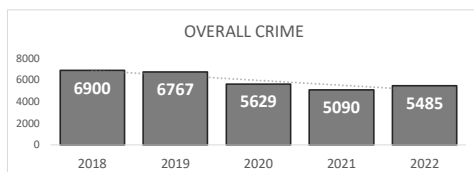

Percent Change
2021-2022
8% ▲