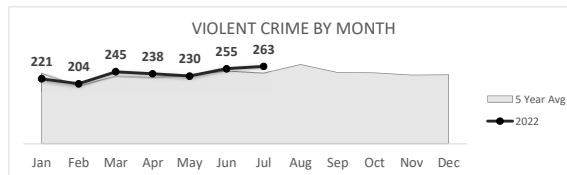

Percent Change
2021-2022
18% ▲

VIOLENT CRIME
1,656