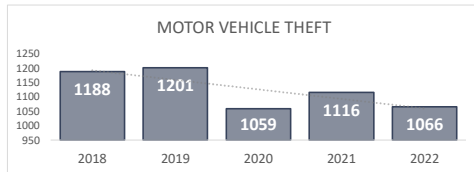

Percent Change
2021-2022
12% ▲

MOTOR VEHICLE THEFT
1,066

Percent Change
2021-2022
-4% ▼

ARSON
62