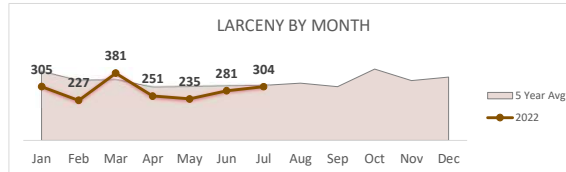

Percent Change
2021-2022
7% ▲

VEHICLE BURGLARY*
550