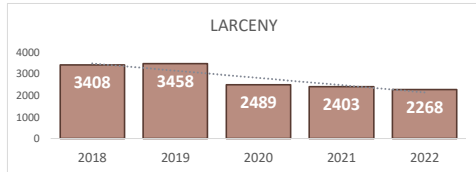

Percent Change
2021-2022
-6% ▼

VEHICLE BURGLARY*
643