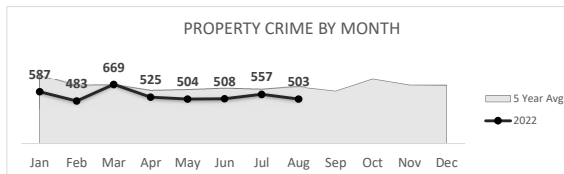

Percent Change
2021-2022
-7% ▼

OVERALL CRIME
6,205