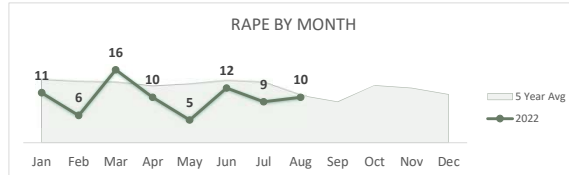

Percent Change
2021-2022
-27% ▼

ROBBERY
451