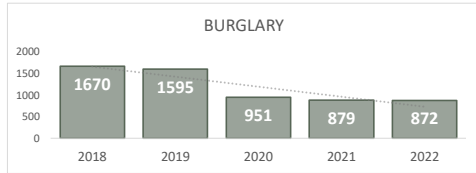

San Bernardino Police Department

Darren Goodman, Chief of Police

Crime Statistics

Data in the report is Year-to-Date as of August 2022

BURGLARY
872

Percent Change
2021-2022
-1% ▼

LARCENY
2,268