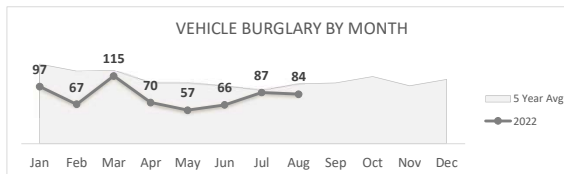

San Bernardino Police Department

Darren Goodman, Chief of Police

Crime Statistics

Data in the report is Year-to-Date as of August 2022

BURGLARY
872

Percent Change
2021-2022
-1% ▼

LARCENY
2,268

Percent Change
2021-2022
-6% ▼

VEHICLE BURGLARY*
643

Percent Change
2021-2022
2% ▲

MOTOR VEHICLE THEFT
1,196

Percent Change
2021-2022
-14% ▼

ARSON
66

Percent Change
2021-2022
-4% ▼

PROPERTY CRIME
4,336

Percent Change
2021-2022
-7% ▼

OVERALL CRIME
6,205

Percent Change
2021-2022
-6% ▼