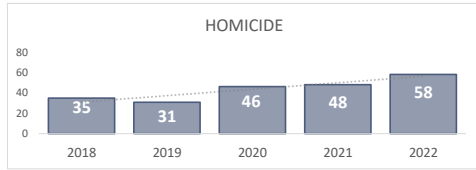

San Bernardino Police Department

Darren Goodman, Chief of Police

Crime Statistics

Data in the report is Year-to-Date as of August 2022

HOMICIDE
58

Percent Change
2021-2022
21% ▲

RAPE
79