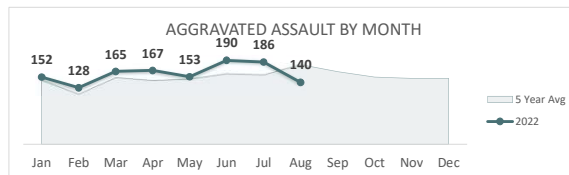

Percent Change
2021-2022
2% ▲

AGGRAVATED ASSAULT
1,281