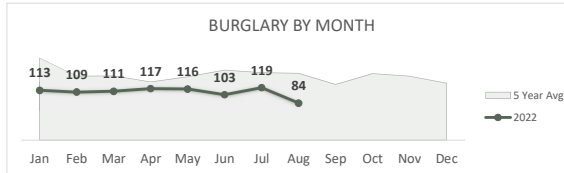

San Bernardino Police Department

Darren Goodman, Chief of Police

Crime Statistics

Data in the report is Year-to-Date as of August 2022

BURGLARY
872

Percent Change
2021-2022
-1% ▼

LARCENY
2,268