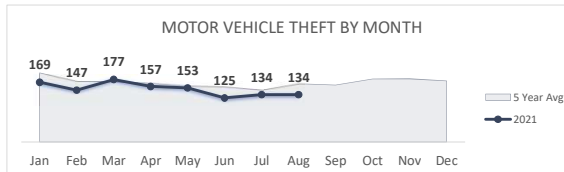

Percent Change
2021-2022
2% ▲

MOTOR VEHICLE THEFT
1,196

Percent Change
2021-2022
-14% ▼

ARSON
66