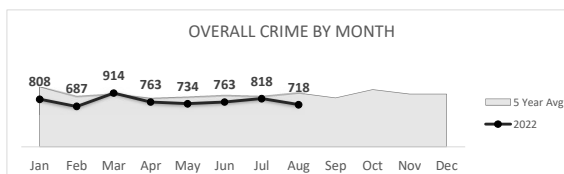

Percent Change
2021-2022
-6% ▼