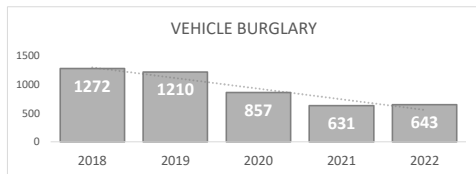

San Bernardino Police Department

Darren Goodman, Chief of Police

Crime Statistics

Data in the report is Year-to-Date as of August 2022

BURGLARY
872

Percent Change
2021-2022
-1% ▼

LARCENY
2,268

Percent Change
2021-2022
-6% ▼

VEHICLE BURGLARY*
643

Percent Change
2021-2022
2% ▲

MOTOR VEHICLE THEFT
1,196

Percent Change
2021-2022
-14% ▼

ARSON
66

Percent Change
2021-2022
-4% ▼

PROPERTY CRIME
4,336

Percent Change
2021-2022
-7% ▼

OVERALL CRIME
6,205

Percent Change
2021-2022
-6% ▼