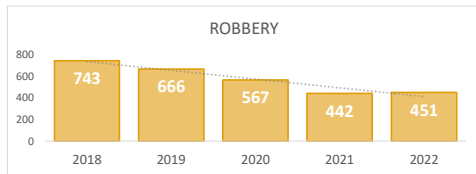

San Bernardino Police Department

Darren Goodman, Chief of Police

Crime Statistics

Data in the report is Year-to-Date as of August 2022

HOMICIDE
58

Percent Change
2021-2022
21% ▲

RAPE
79

Percent Change
2021-2022
-27% ▼

ROBBERY
451

Percent Change
2021-2022
2% ▲

AGGRAVATED ASSAULT
1,281

Percent Change
2021-2022
-4% ▼

ASSAULT WITH FIREARM*
511

Percent Change
2021-2022
0% ▲

VIOLENT CRIME
1,869

Percent Change
2021-2022
-3% ▼