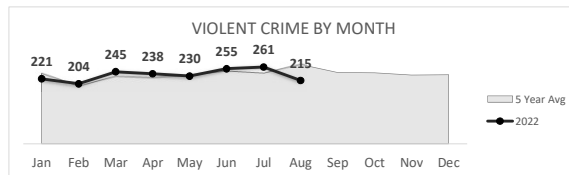

Percent Change
2021-2022
0% ▲

VIOLENT CRIME
1,869