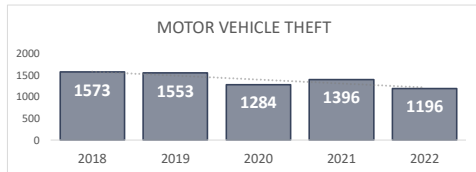

Percent Change
2021-2022
2% ▲

MOTOR VEHICLE THEFT
1,196

Percent Change
2021-2022
-14% ▼

ARSON
66