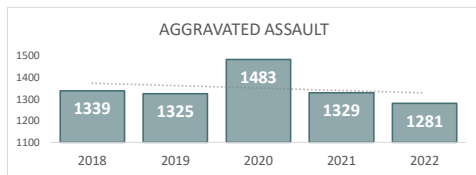

Percent Change
2021-2022
2% ▲

AGGRAVATED ASSAULT
1,281