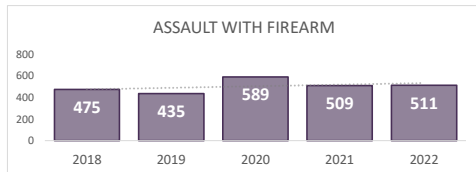

Percent Change
2021-2022
-4% ▼

ASSAULT WITH FIREARM*
511