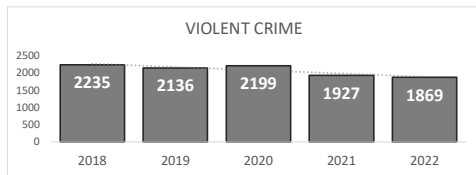

Percent Change
2021-2022
0% ▲

VIOLENT CRIME
1,869