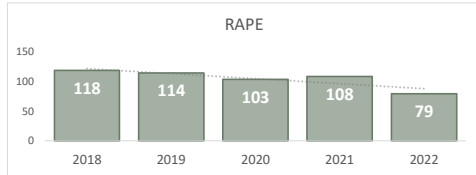

Percent Change
2021-2022
-27% ▼

ROBBERY
451