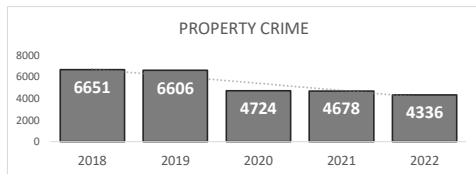

Percent Change
2021-2022
-7% ▼

OVERALL CRIME
6,205