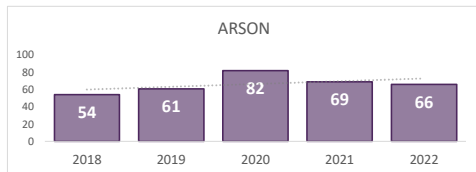

Percent Change
2021-2022
-4% ▼

PROPERTY CRIME
4,336