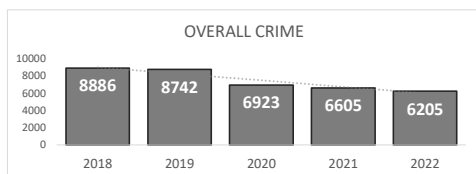

Percent Change
2021-2022
-6% ▼