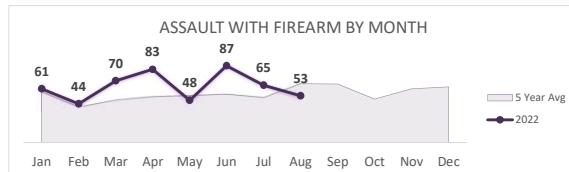

Percent Change
2021-2022
-4% ▼

ASSAULT WITH FIREARM*
511