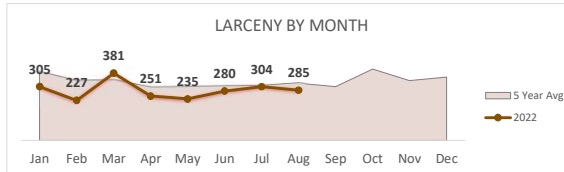

Percent Change
2021-2022
-6% ▼

VEHICLE BURGLARY*
643