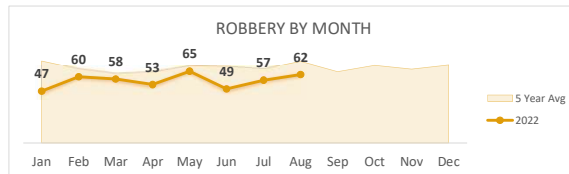

San Bernardino Police Department

Darren Goodman, Chief of Police

Crime Statistics

Data in the report is Year-to-Date as of August 2022

HOMICIDE
58

Percent Change
2021-2022
21% ▲

RAPE
79

Percent Change
2021-2022
-27% ▼

ROBBERY
451

Percent Change
2021-2022
2% ▲

AGGRAVATED ASSAULT
1,281

Percent Change
2021-2022
-4% ▼

ASSAULT WITH FIREARM*
511

Percent Change
2021-2022
0% ▲

VIOLENT CRIME
1,869

Percent Change
2021-2022
-3% ▼