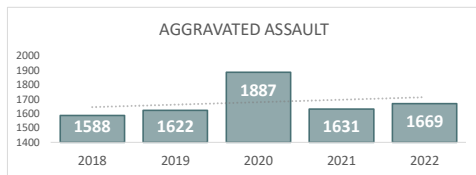

Percent Change
2021-2022
8% ▲

AGGRAVATED ASSAULT
1,669