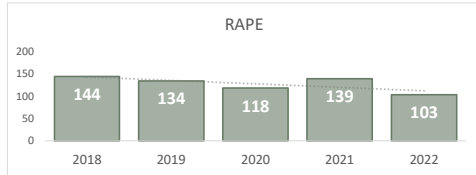

Percent Change
2021-2022
-26% ▼

ROBBERY
609