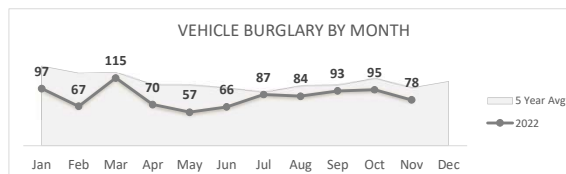

San Bernardino Police Department

Darren Goodman, Chief of Police

Crime Statistics

Data in the report is Year-to-Date as of November 2022

BURGLARY
1,140

Percent Change
2021-2022
0% ▼

LARCENY
3,264

Percent Change
2021-2022
7% ▲

VEHICLE BURGLARY*
909

Percent Change
2021-2022
13% ▲

MOTOR VEHICLE THEFT
1,623

Percent Change
2021-2022
-5% ▼

ARSON
87

Percent Change
2021-2022
4% ▲

PROPERTY CRIME
6,027

Percent Change
2021-2022
2% ▲

OVERALL CRIME
8,477

Percent Change
2021-2022
2% ▲