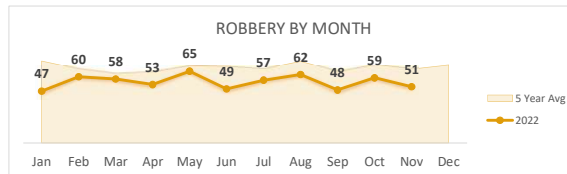

San Bernardino Police Department

Darren Goodman, Chief of Police

Crime Statistics

Data in the report is Year-to-Date as of November 2022

HOMICIDE
69

Percent Change
2021-2022
11% ▲

RAPE
103

Percent Change
2021-2022
-26% ▼

ROBBERY
609

Percent Change
2021-2022
8% ▲

AGGRAVATED ASSAULT
1,669

Percent Change
2021-2022
2% ▲

ASSAULT WITH FIREARM*
632

Percent Change
2021-2022
-2% ▼

VIOLENT CRIME
2,450

Percent Change
2021-2022
2% ▲