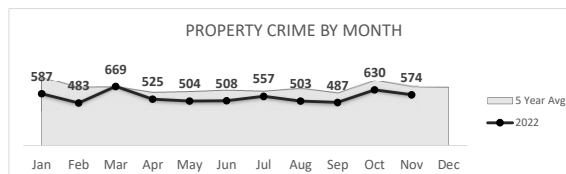

Percent Change
2021-2022
2% ▲

OVERALL CRIME
8,477