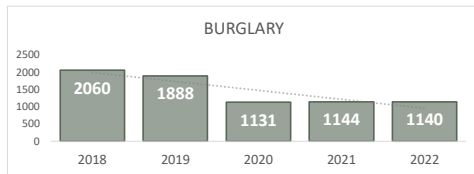

San Bernardino Police Department

Darren Goodman, Chief of Police

Crime Statistics

Data in the report is Year-to-Date as of November 2022

BURGLARY
1,140

Percent Change
2021-2022
0% ▼

LARCENY
3,264