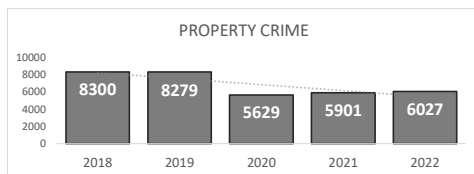

Percent Change
2021-2022
2% ▲

OVERALL CRIME
8,477