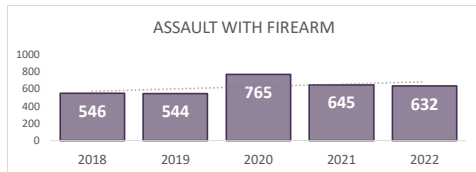

Percent Change
2021-2022
2% ▲

ASSAULT WITH FIREARM*
632