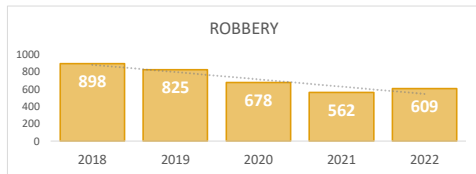

San Bernardino Police Department

Darren Goodman, Chief of Police

Crime Statistics

Data in the report is Year-to-Date as of November 2022

HOMICIDE
69

Percent Change
2021-2022
11% ▲

RAPE
103

Percent Change
2021-2022
-26% ▼

ROBBERY
609

Percent Change
2021-2022
8% ▲

AGGRAVATED ASSAULT
1,669

Percent Change
2021-2022
2% ▲

ASSAULT WITH FIREARM*
632

Percent Change
2021-2022
-2% ▼

VIOLENT CRIME
2,450

Percent Change
2021-2022
2% ▲