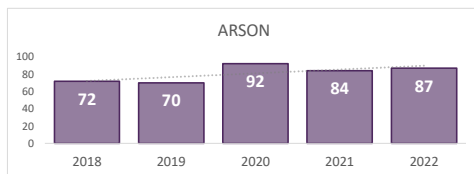

Percent Change
2021-2022
4% ▲

PROPERTY CRIME
6,027