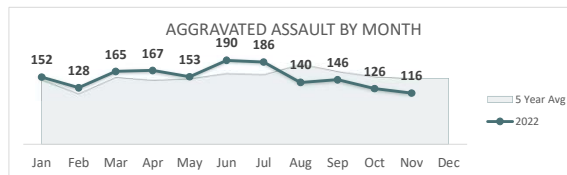

Percent Change
2021-2022
8% ▲

AGGRAVATED ASSAULT
1,669