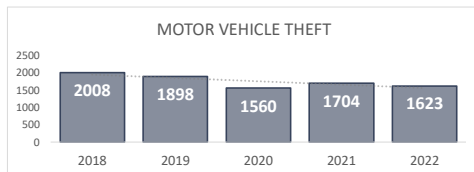

Percent Change
2021-2022
13% ▲

MOTOR VEHICLE THEFT
1,623

Percent Change
2021-2022
-5% ▼

ARSON
87