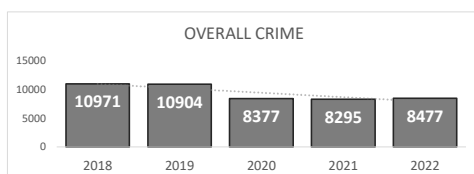

Percent Change
2021-2022
2% ▲