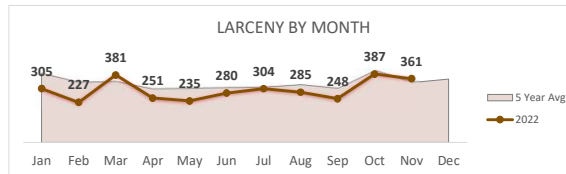

Percent Change
2021-2022
7% ▲

VEHICLE BURGLARY*
909