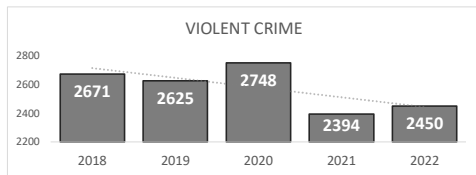

Percent Change
2021-2022
-2% ▼

VIOLENT CRIME
2,450