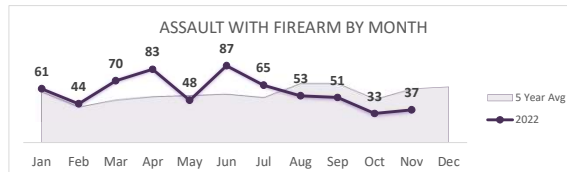

Percent Change
2021-2022
2% ▲

ASSAULT WITH FIREARM*
632