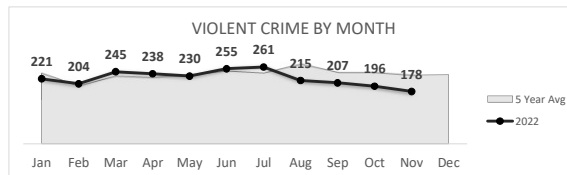

Percent Change
2021-2022
-2% ▼

VIOLENT CRIME
2,450