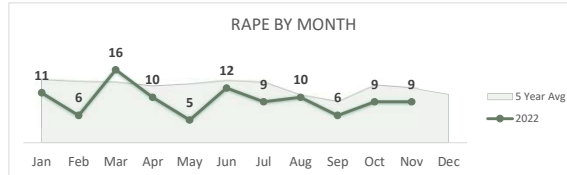

Percent Change
2021-2022
-26% ▼

ROBBERY
609