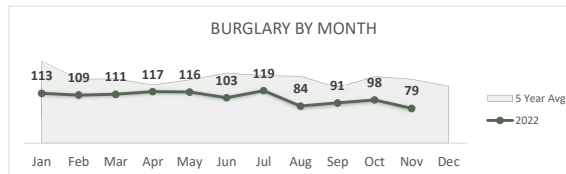

San Bernardino Police Department

Darren Goodman, Chief of Police

Crime Statistics

Data in the report is Year-to-Date as of November 2022

BURGLARY
1,140

Percent Change
2021-2022
0% ▼

LARCENY
3,264