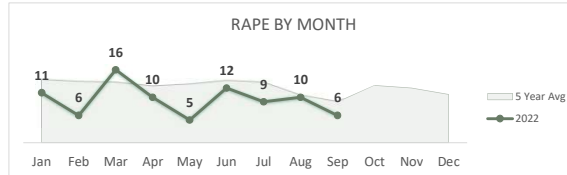

Percent Change
2021-2022
-21% ▼

ROBBERY
499