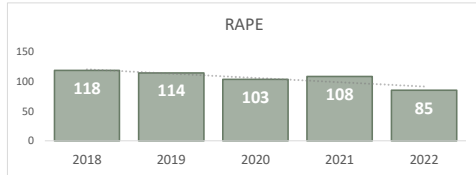

Percent Change
2021-2022
-21% ▼

ROBBERY
499