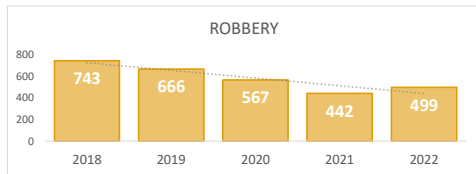

Percent Change
2021-2022
13% ▲

AGGRAVATED ASSAULT
1,427