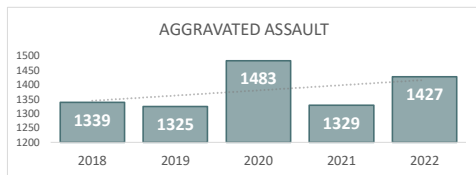

San Bernardino Police Department

Darren Goodman, Chief of Police

Crime Statistics

Data in the report is Year-to-Date as of September 2022

HOMICIDE
65

Percent Change
2021-2022
35% ▲

RAPE
85

Percent Change
2021-2022
-21% ▼

ROBBERY
499

Percent Change
2021-2022
13% ▲

AGGRAVATED ASSAULT
1,427

Percent Change
2021-2022
7% ▲

ASSAULT WITH FIREARM*
562

Percent Change
2021-2022
10% ▲

VIOLENT CRIME
2,076

Percent Change
2021-2022
8% ▲