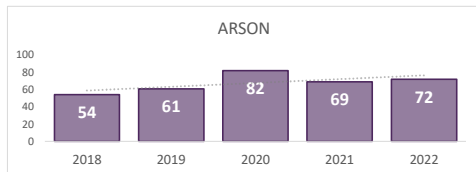

Percent Change
2021-2022
4% ▲

PROPERTY CRIME
4,823