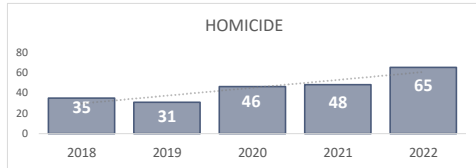

San Bernardino Police Department

Darren Goodman, Chief of Police

Crime Statistics

Data in the report is Year-to-Date as of September 2022

HOMICIDE
65

Percent Change
2021-2022
35% ▲

RAPE
85