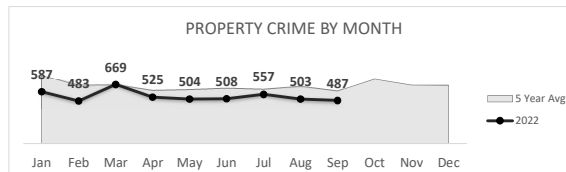

Percent Change
2021-2022
3% ▲

OVERALL CRIME
6,899