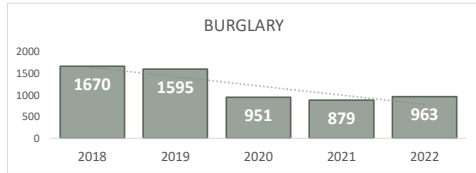

San Bernardino Police Department

Darren Goodman, Chief of Police

Crime Statistics

Data in the report is Year-to-Date as of September 2022

BURGLARY
963

Percent Change
2021-2022
10% ▲

LARCENY
2,516