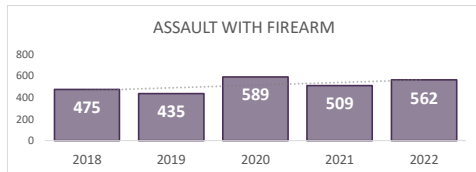

Percent Change
2021-2022
7% ▲

ASSAULT WITH FIREARM*
562