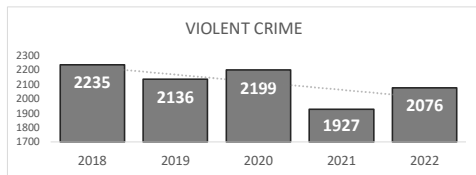

Percent Change
2021-2022
10% ▲

VIOLENT CRIME
2,076