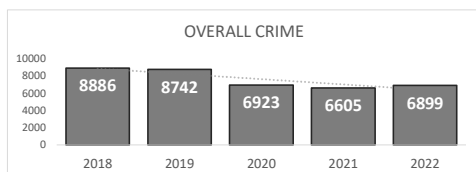

Percent Change
2021-2022
4% ▲