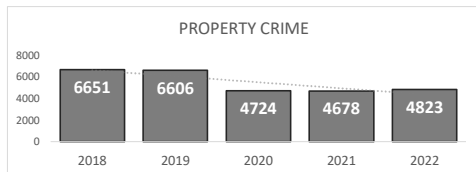

Percent Change
2021-2022
3% ▲

OVERALL CRIME
6,899