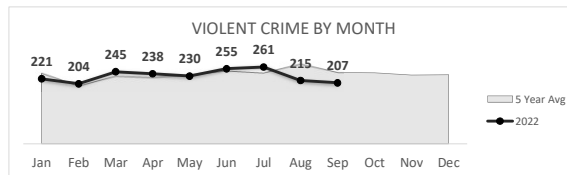

Percent Change
2021-2022
10% ▲

VIOLENT CRIME
2,076