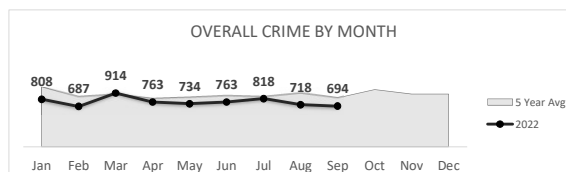

Percent Change
2021-2022
4% ▲