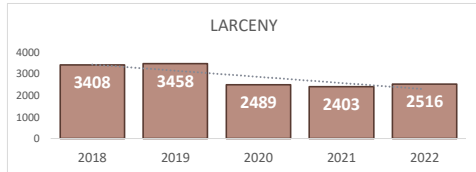

Percent Change
2021-2022
5% ▲

VEHICLE BURGLARY*
736