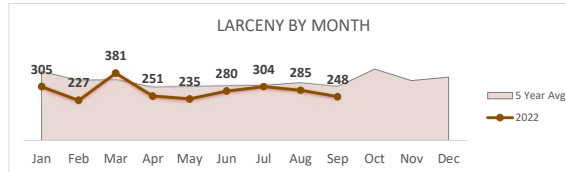

Percent Change
2021-2022
5% ▲

VEHICLE BURGLARY*
736