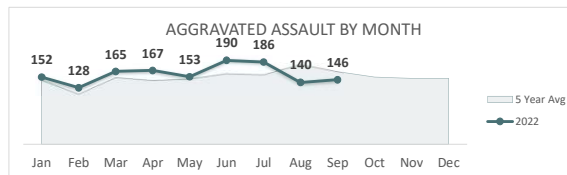

San Bernardino Police Department

Darren Goodman, Chief of Police

Crime Statistics

Data in the report is Year-to-Date as of September 2022

HOMICIDE
65

Percent Change
2021-2022
35% ▲

RAPE
85

Percent Change
2021-2022
-21% ▼

ROBBERY
499

Percent Change
2021-2022
13% ▲

AGGRAVATED ASSAULT
1,427

Percent Change
2021-2022
7% ▲

ASSAULT WITH FIREARM*
562

Percent Change
2021-2022
10% ▲

VIOLENT CRIME
2,076

Percent Change
2021-2022
8% ▲