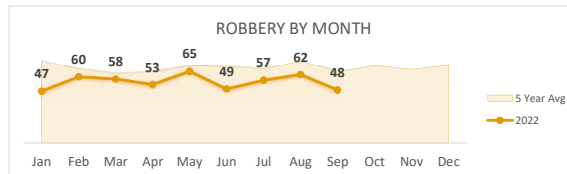

Percent Change
2021-2022
13% ▲

AGGRAVATED ASSAULT
1,427