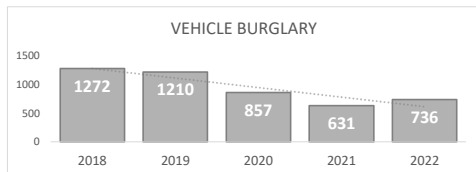

San Bernardino Police Department

Darren Goodman, Chief of Police

Crime Statistics

Data in the report is Year-to-Date as of September 2022

BURGLARY
963

Percent Change
2021-2022
10% ▲

LARCENY
2,516

Percent Change
2021-2022
5% ▲

VEHICLE BURGLARY*
736

Percent Change
2021-2022
17% ▲

MOTOR VEHICLE THEFT
1,344

Percent Change
2021-2022
-4% ▼

ARSON
72

Percent Change
2021-2022
4% ▲

PROPERTY CRIME
4,823

Percent Change
2021-2022
3% ▲

OVERALL CRIME
6,899

Percent Change
2021-2022
4% ▲