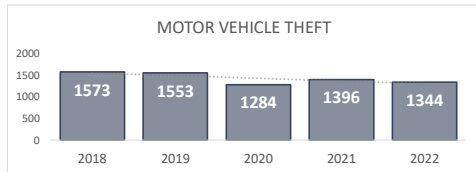

Percent Change
2021-2022
17% ▲

MOTOR VEHICLE THEFT
1,344

Percent Change
2021-2022
-4% ▼

ARSON
72