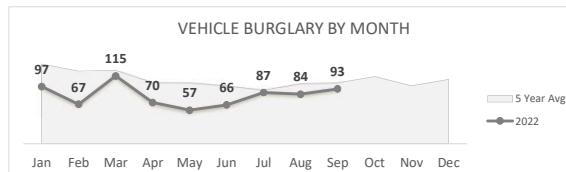

San Bernardino Police Department

Darren Goodman, Chief of Police

Crime Statistics

Data in the report is Year-to-Date as of September 2022

BURGLARY
963

Percent Change
2021-2022
10% ▲

LARCENY
2,516

Percent Change
2021-2022
5% ▲

VEHICLE BURGLARY*
736

Percent Change
2021-2022
17% ▲

MOTOR VEHICLE THEFT
1,344

Percent Change
2021-2022
-4% ▼

ARSON
72

Percent Change
2021-2022
4% ▲

PROPERTY CRIME
4,823

Percent Change
2021-2022
3% ▲

OVERALL CRIME
6,899

Percent Change
2021-2022
4% ▲