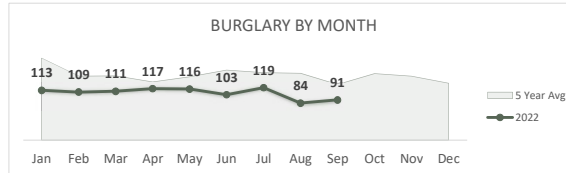

San Bernardino Police Department

Darren Goodman, Chief of Police

Crime Statistics

Data in the report is Year-to-Date as of September 2022

BURGLARY
963

Percent Change
2021-2022
10% ▲

LARCENY
2,516