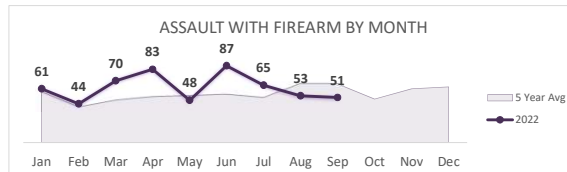

Percent Change
2021-2022
7% ▲

ASSAULT WITH FIREARM*
562