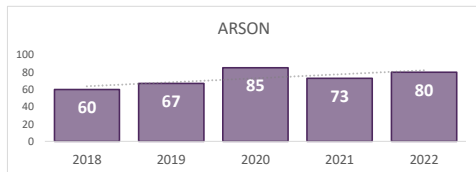

Percent Change
2021-2022
10% ▲

PROPERTY CRIME
5,453