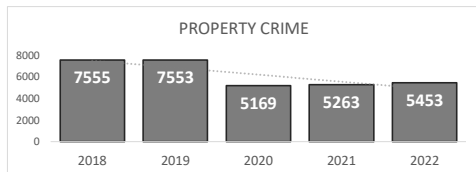

Percent Change
2021-2022
4% ▲

OVERALL CRIME
7,725