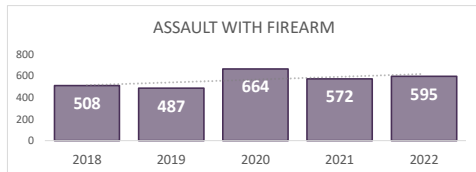

Percent Change
2021-2022
5% ▲

ASSAULT WITH FIREARM*
595