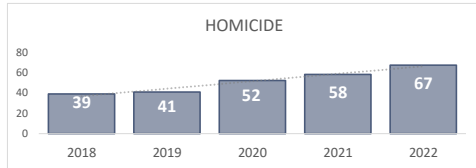

San Bernardino Police Department

Darren Goodman, Chief of Police

Crime Statistics

Data in the report is Year-to-Date as of October 2022

HOMICIDE
67

Percent Change
2021-2022
16% ▲

RAPE
94