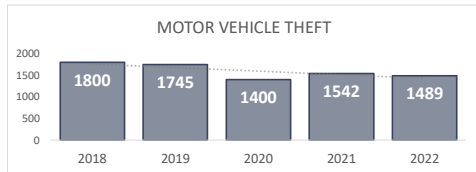

Percent Change
2021-2022
16% ▲

MOTOR VEHICLE THEFT
1,489

Percent Change
2021-2022
-3% ▼

ARSON
80