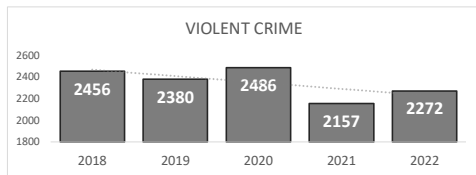

Percent Change
2021-2022
4% ▲

VIOLENT CRIME
2,272