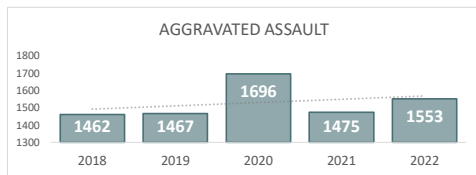

Percent Change
2021-2022
11% ▲

AGGRAVATED ASSAULT
1,553