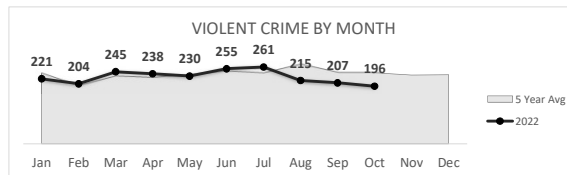

Percent Change
2021-2022
4% ▲

VIOLENT CRIME
2,272