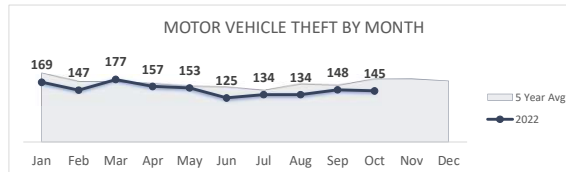

Percent Change
2021-2022
16% ▲

MOTOR VEHICLE THEFT
1,489

Percent Change
2021-2022
-3% ▼

ARSON
80