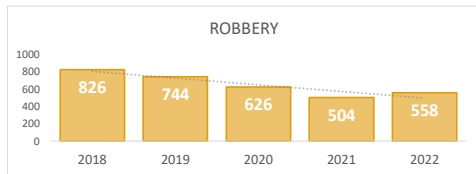

San Bernardino Police Department

Darren Goodman, Chief of Police

Crime Statistics

Data in the report is Year-to-Date as of October 2022

HOMICIDE
67

Percent Change
2021-2022
16% ▲

RAPE
94

Percent Change
2021-2022
-22% ▼

ROBBERY
558

Percent Change
2021-2022
11% ▲

AGGRAVATED ASSAULT
1,553

Percent Change
2021-2022
5% ▲

ASSAULT WITH FIREARM*
595

Percent Change
2021-2022
4% ▲

VIOLENT CRIME
2,272

Percent Change
2021-2022
5% ▲