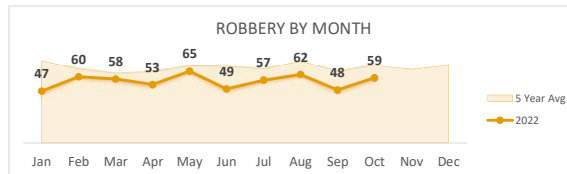

San Bernardino Police Department

Darren Goodman, Chief of Police

Crime Statistics

Data in the report is Year-to-Date as of October 2022

HOMICIDE
67

Percent Change
2021-2022
16% ▲

RAPE
94

Percent Change
2021-2022
-22% ▼

ROBBERY
558

Percent Change
2021-2022
11% ▲

AGGRAVATED ASSAULT
1,553

Percent Change
2021-2022
5% ▲

ASSAULT WITH FIREARM*
595

Percent Change
2021-2022
4% ▲

VIOLENT CRIME
2,272

Percent Change
2021-2022
5% ▲