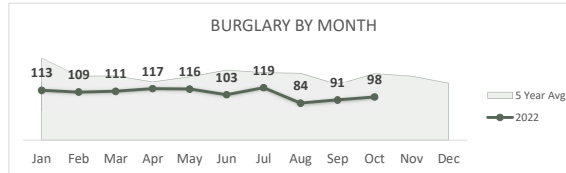

San Bernardino Police Department

Darren Goodman, Chief of Police

Crime Statistics

Data in the report is Year-to-Date as of October 2022

BURGLARY
1,061

Percent Change
2021-2022
5% ▲

LARCENY
2,903