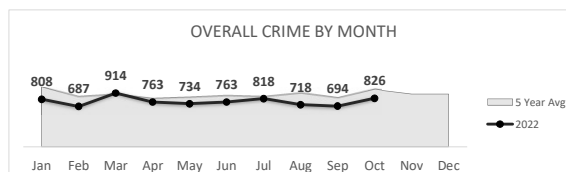

Percent Change
2021-2022
4% ▲