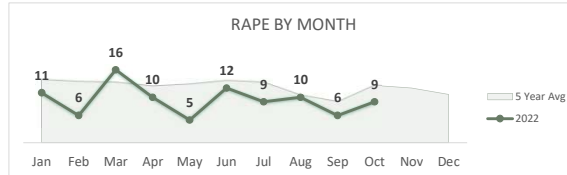

Percent Change
2021-2022
-22% ▼

ROBBERY
558