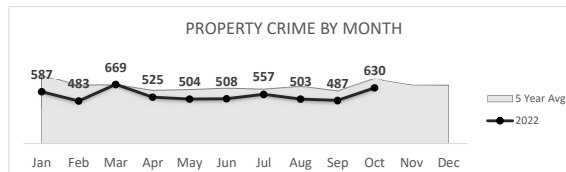

Percent Change
2021-2022
4% ▲

OVERALL CRIME
7,725