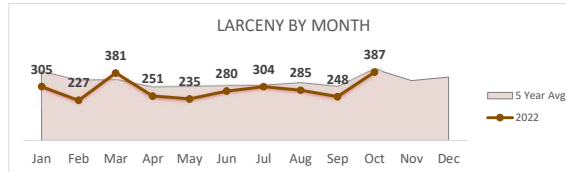

Percent Change
2021-2022
7% ▲

VEHICLE BURGLARY*
831