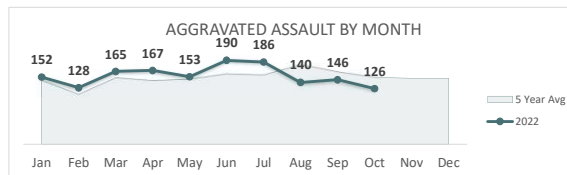

Percent Change
2021-2022
11% ▲

AGGRAVATED ASSAULT
1,553