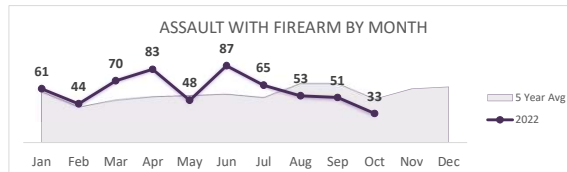

Percent Change
2021-2022
5% ▲

ASSAULT WITH FIREARM*
595