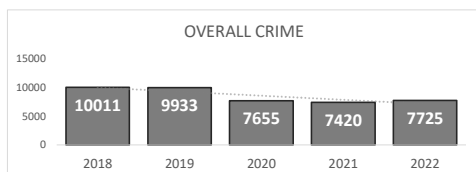

Percent Change
2021-2022
4% ▲