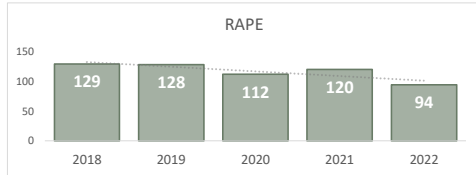

Percent Change
2021-2022
-22% ▼

ROBBERY
558