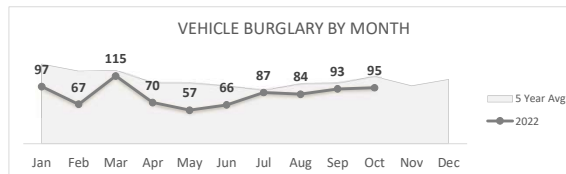

San Bernardino Police Department

Darren Goodman, Chief of Police

Crime Statistics

Data in the report is Year-to-Date as of October 2022

BURGLARY
1,061

Percent Change
2021-2022
5% ▲

LARCENY
2,903

Percent Change
2021-2022
7% ▲

VEHICLE BURGLARY*
831

Percent Change
2021-2022
16% ▲

MOTOR VEHICLE THEFT
1,489

Percent Change
2021-2022
-3% ▼

ARSON
80

Percent Change
2021-2022
10% ▲

PROPERTY CRIME
5,453

Percent Change
2021-2022
4% ▲

OVERALL CRIME
7,725

Percent Change
2021-2022
4% ▲