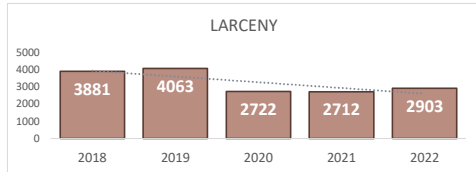

Percent Change
2021-2022
7% ▲

VEHICLE BURGLARY*
831