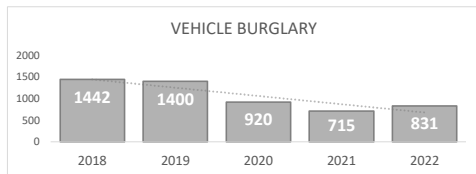

San Bernardino Police Department

Darren Goodman, Chief of Police

Crime Statistics

Data in the report is Year-to-Date as of October 2022

BURGLARY
1,061

Percent Change
2021-2022
5% ▲

LARCENY
2,903

Percent Change
2021-2022
7% ▲

VEHICLE BURGLARY*
831

Percent Change
2021-2022
16% ▲

MOTOR VEHICLE THEFT
1,489

Percent Change
2021-2022
-3% ▼

ARSON
80

Percent Change
2021-2022
10% ▲

PROPERTY CRIME
5,453

Percent Change
2021-2022
4% ▲

OVERALL CRIME
7,725

Percent Change
2021-2022
4% ▲