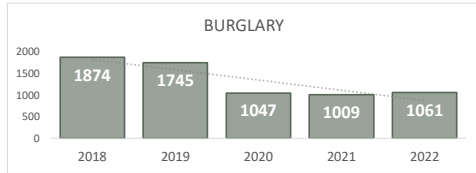

San Bernardino Police Department

Darren Goodman, Chief of Police

Crime Statistics

Data in the report is Year-to-Date as of October 2022

BURGLARY
1,061

Percent Change
2021-2022
5% ▲

LARCENY
2,903