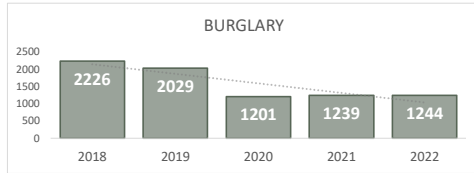

San Bernardino Police Department

Darren Goodman, Chief of Police

Crime Statistics

Data in the report is Year-to-Date as of December 2022

BURGLARY
1,244

Percent Change
2021-2022
0% ▲

LARCENY
3,608