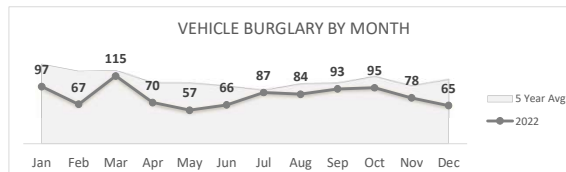

San Bernardino Police Department

Darren Goodman, Chief of Police

Crime Statistics

Data in the report is Year-to-Date as of December 2022

BURGLARY
1,244

Percent Change
2021-2022
0% ▲

LARCENY
3,608

Percent Change
2021-2022
5% ▲

VEHICLE BURGLARY*
974

Percent Change
2021-2022
10% ▲

MOTOR VEHICLE THEFT
1,726

Percent Change
2021-2022
-7% ▼

ARSON
91

Percent Change
2021-2022
-1% ▼

PROPERTY CRIME
6,578

Percent Change
2021-2022
1% ▲

OVERALL CRIME
9,218

Percent Change
2021-2022
1% ▲