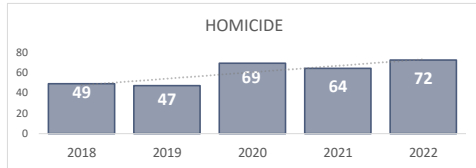

San Bernardino Police Department

Darren Goodman, Chief of Police

Crime Statistics

Data in the report is Year-to-Date as of December 2022

HOMICIDE
72

Percent Change
2021-2022
13% ▲

RAPE
112