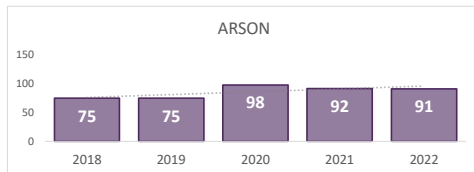

Percent Change
2021-2022
-1% ▼

PROPERTY CRIME
6,578