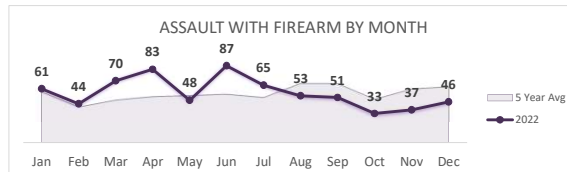

Percent Change
2021-2022
2% ▲

ASSAULT WITH
FIREARM*
678