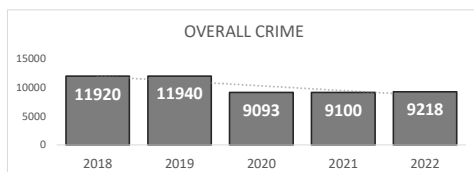

Percent Change
2021-2022
1% ▲