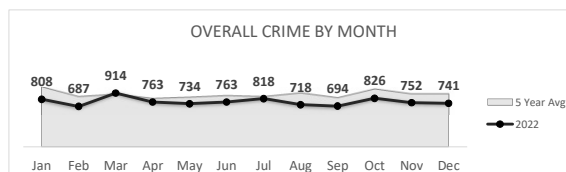

Percent Change
2021-2022
1% ▲