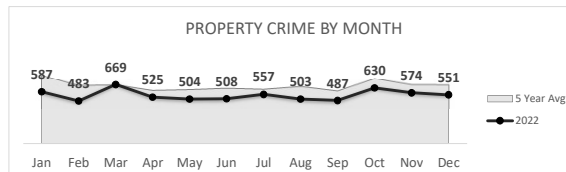

Percent Change
2021-2022
1% ▲

OVERALL CRIME
9,218