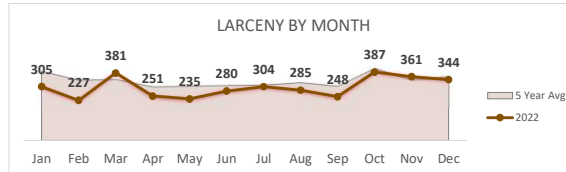

Percent Change
2021-2022
5% ▲

VEHICLE BURGLARY*
974