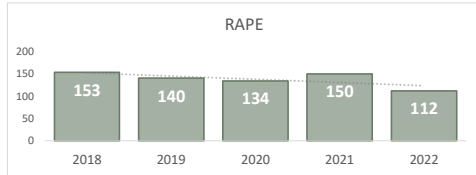

Percent Change
2021-2022
-25% ▼

ROBBERY
675