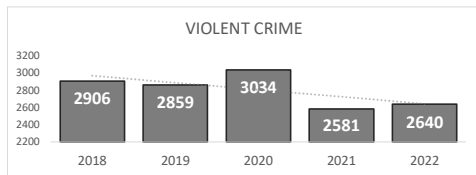

Percent Change
2021-2022
-2% ▼

VIOLENT CRIME
2,640