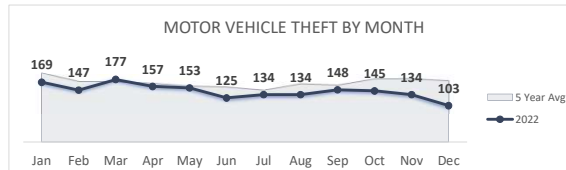

Percent Change
2021-2022
10% ▲

MOTOR VEHICLE THEFT
1,726

Percent Change
2021-2022
-7% ▼

ARSON
91