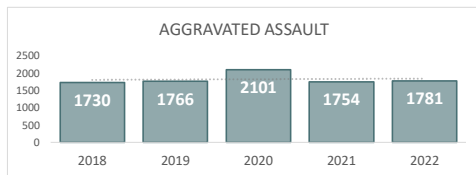

San Bernardino Police Department

Darren Goodman, Chief of Police

Crime Statistics

Data in the report is Year-to-Date as of December 2022

HOMICIDE
72

Percent Change
2021-2022
13% ▲

RAPE
112

Percent Change
2021-2022
-25% ▼

ROBBERY
675

Percent Change
2021-2022
10% ▲

AGGRAVATED
ASSAULT
1,781

Percent Change
2021-2022
2% ▲

ASSAULT WITH
FIREARM*
678

Percent Change
2021-2022
-2% ▼

VIOLENT CRIME
2,640

Percent Change
2021-2022
2% ▲