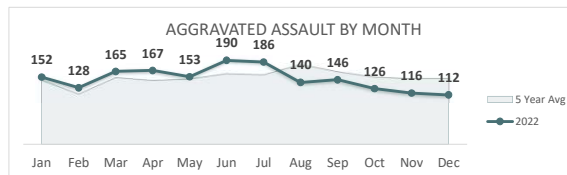

San Bernardino Police Department

Darren Goodman, Chief of Police

Crime Statistics

Data in the report is Year-to-Date as of December 2022

HOMICIDE
72

Percent Change
2021-2022
13% ▲

RAPE
112

Percent Change
2021-2022
-25% ▼

ROBBERY
675

Percent Change
2021-2022
10% ▲

AGGRAVATED
ASSAULT
1,781

Percent Change
2021-2022
2% ▲

ASSAULT WITH
FIREARM*
678

Percent Change
2021-2022
-2% ▼

VIOLENT CRIME
2,640

Percent Change
2021-2022
2% ▲