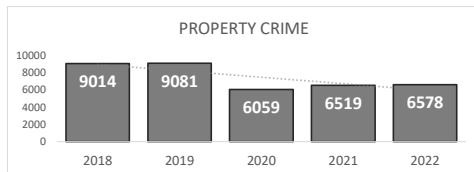

Percent Change
2021-2022
1% ▲

OVERALL CRIME
9,218