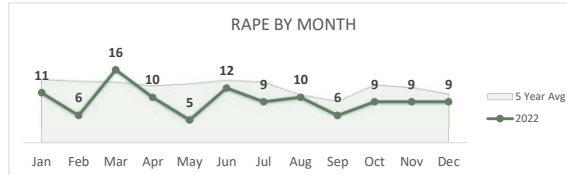

Percent Change
2021-2022
-25% ▼

ROBBERY
675