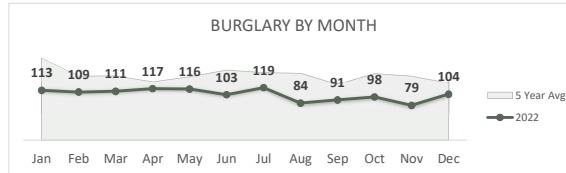

San Bernardino Police Department

Darren Goodman, Chief of Police

Crime Statistics

Data in the report is Year-to-Date as of December 2022

BURGLARY
1,244

Percent Change
2021-2022
0% ▲

LARCENY
3,608