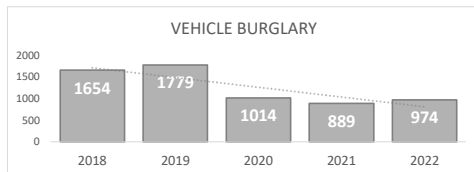

San Bernardino Police Department

Darren Goodman, Chief of Police

Crime Statistics

Data in the report is Year-to-Date as of December 2022

BURGLARY
1,244

Percent Change
2021-2022
0% ▲

LARCENY
3,608

Percent Change
2021-2022
5% ▲

VEHICLE BURGLARY*
974

Percent Change
2021-2022
10% ▲

MOTOR VEHICLE THEFT
1,726

Percent Change
2021-2022
-7% ▼

ARSON
91

Percent Change
2021-2022
-1% ▼

PROPERTY CRIME
6,578

Percent Change
2021-2022
1% ▲

OVERALL CRIME
9,218

Percent Change
2021-2022
1% ▲