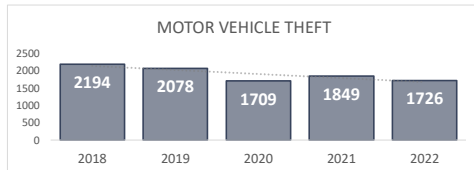

Percent Change
2021-2022
10% ▲

MOTOR VEHICLE THEFT
1,726

Percent Change
2021-2022
-7% ▼

ARSON
91