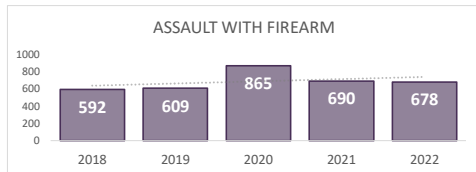

Percent Change
2021-2022
2% ▲

ASSAULT WITH
FIREARM*
678