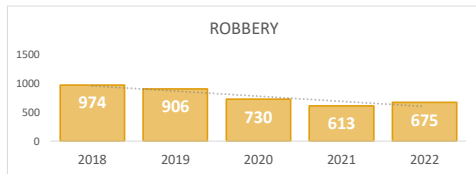

Percent Change
2021-2022
10% ▲

AGGRAVATED
ASSAULT
1,781