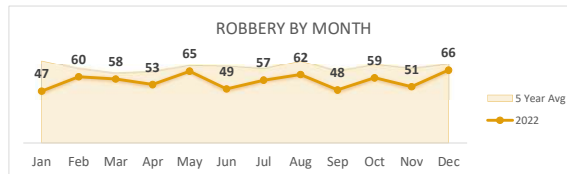

Percent Change
2021-2022
10% ▲

AGGRAVATED
ASSAULT
1,781