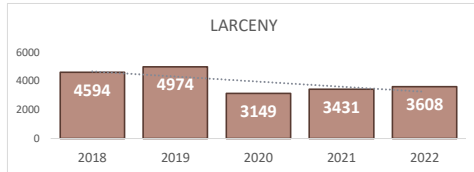

Percent Change
2021-2022
5% ▲

VEHICLE BURGLARY*
974