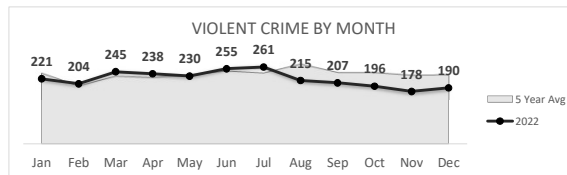

Percent Change
2021-2022
-2% ▼

VIOLENT CRIME
2,640